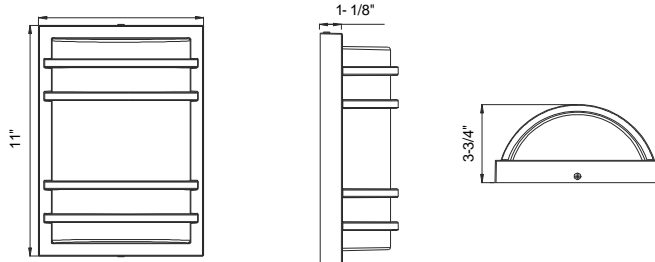

- Weather resistant cold-rolled steel housing, slim designed decorative wall mount
- High Transmission PC Diffuser - White or Frosted optional
- Low-watt consumption with high-efficient LEDs
- 120V Line Voltage, Driver-On-Board Solution
- Suitable for wet location
- 50,000H @L70 long lifetime

**SPECIFICATION**

PART #	INPUT (Vac)	OUTPUT (W)	DELIVERED LUMEN OUTPUT (LM)	EFFICACY (LPW)	CRI	AVAILABLE CCT (K)	DIMMING	FINISH	DIMENSION
WMD1-09	120	9	630	70	80	3000/4000/5000	Triac Dim.	Bronze/Black	11"H x 7-7/8"W x 3-3/4"D
WMD1-12	120	12	840	70	80	3000/4000/5000	Triac Dim.	Bronze/Black	11"H x 7-7/8"W x 3-3/4"D
WMD1-15	120	15	1050	70	80	3000/4000/5000	Triac Dim.	Bronze/Black	11"H x 7-7/8"W x 3-3/4"D

**DIMENSION**

Size (Inch)	WMD1
H	11"
W	1-1/8"
D	3-3/4"

**PACKAGING**

PART#	INDIVIDUAL BOX	UNITS/MASTER	MASTER BOX	WEIGHT	UNITS/40'HQ FCL	VOLUMN	WEIGHT
WMD1-09	220x115x318mm	6	457x367x338mm		6774	65 CBM	
WMD1-12	220x115x318mm	6	457x367x338mm		6774	65 CBM	
WMD1-15	220x115x318mm	6	457x367x338mm		6774	65 CBM	